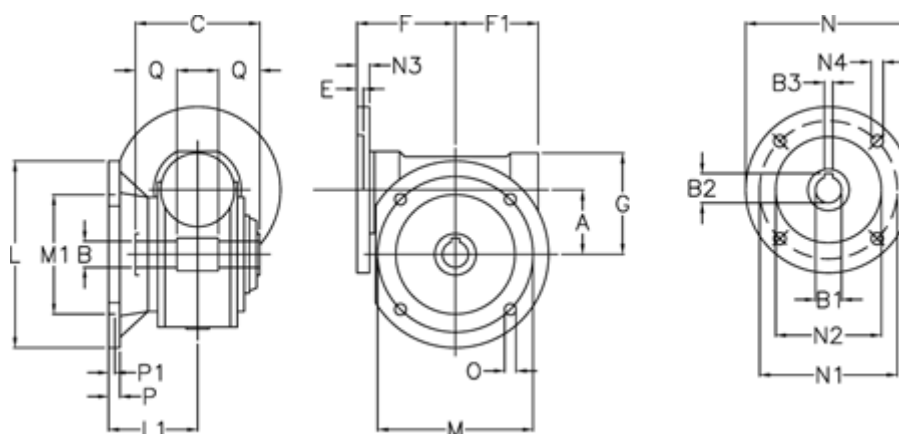

Article number: 3902185030540

Description: Worm gear
VF 185-FC1-30-100B5, without lubrication

Measures

A	= 185.4	F1	= 205	N2	= 180
B	= 60 H7	G	= 267	N3	= 16
B1	E7 = 28	L	= 400	N4	= 13
B2	= 31.3	L1	= 155.5	O	= 22
B3	H9 = 8	M	= 350	P	= 22
C	= 190	M1	= 280	P1	= 13
E	= 4	N	= 250	Q	= 65
F	= 217	N1	= 215		